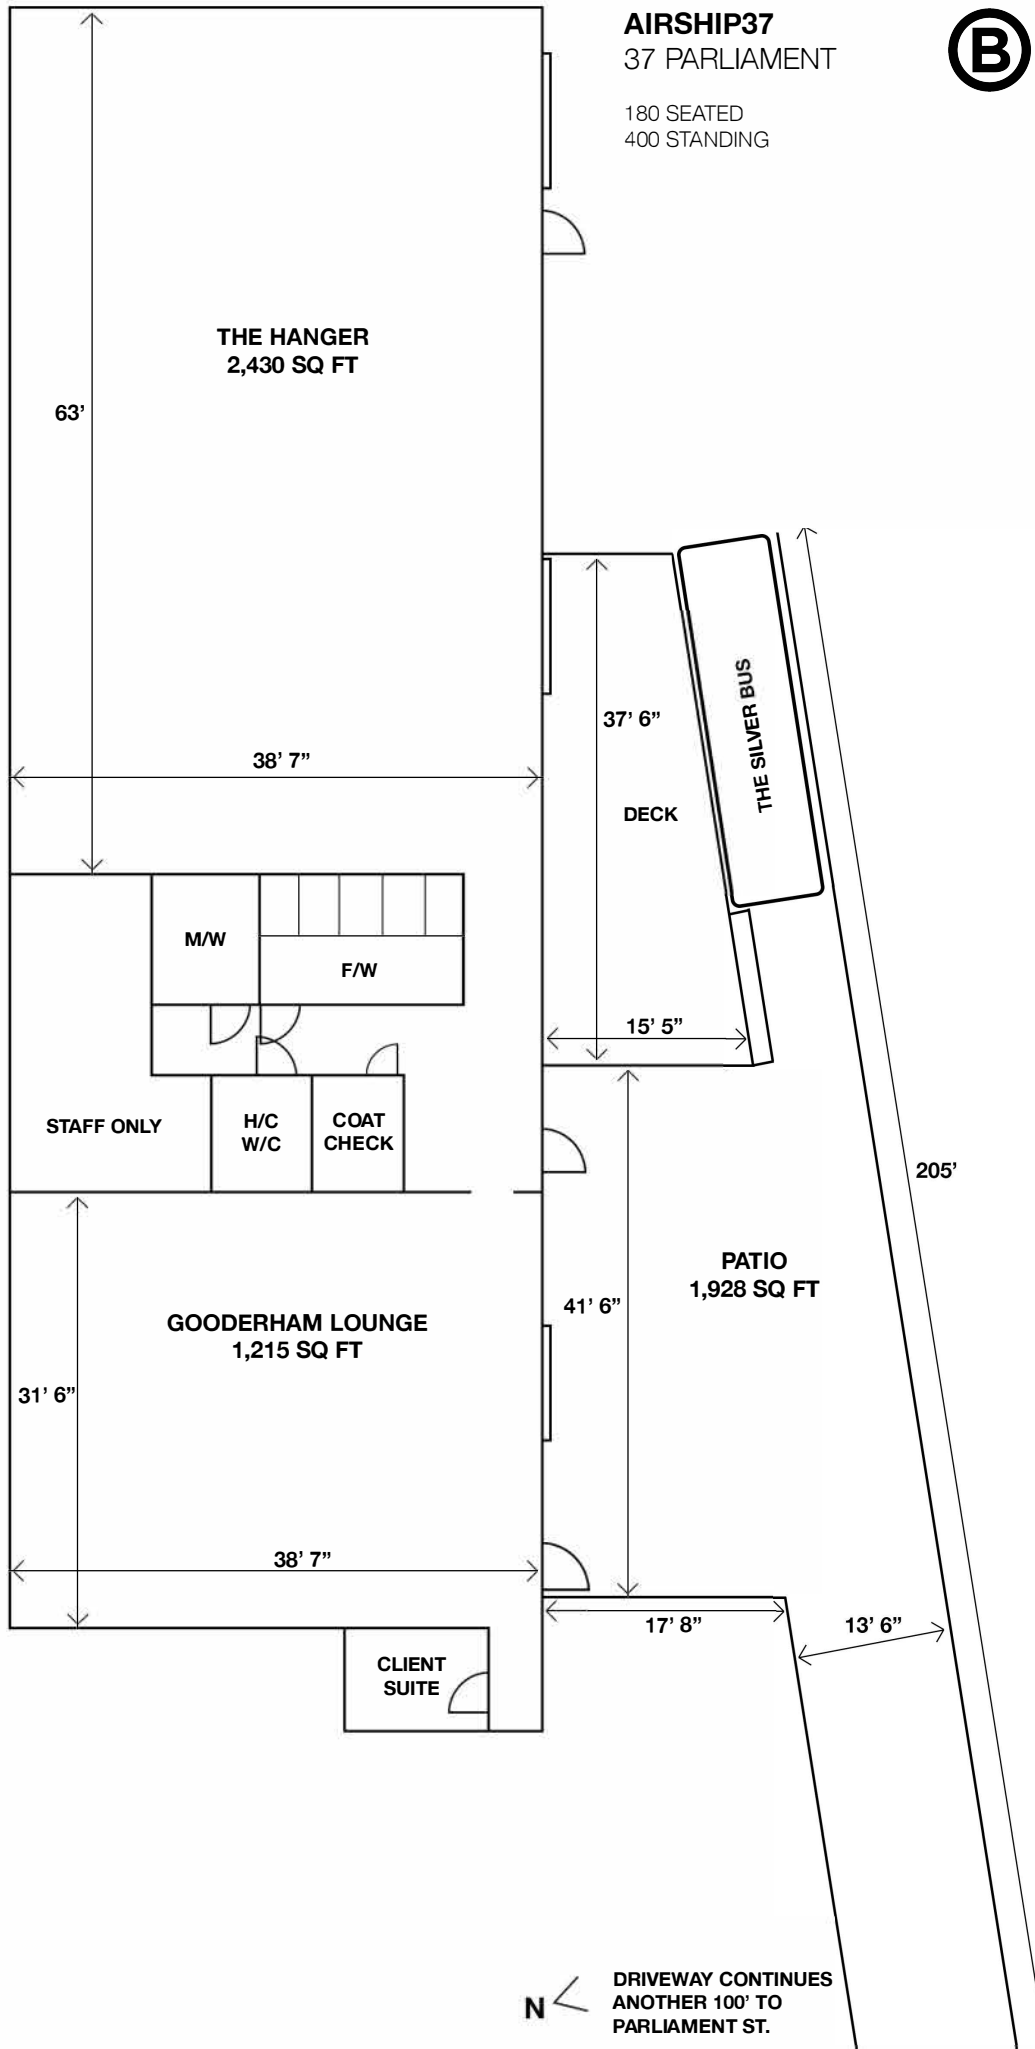

**AIRSHIP37**  
37 PARLIAMENT

180 SEATED  
400 STANDING

N < DRIVEWAY CONTINUES  
ANOTHER 100' TO  
PARLIAMENT ST.