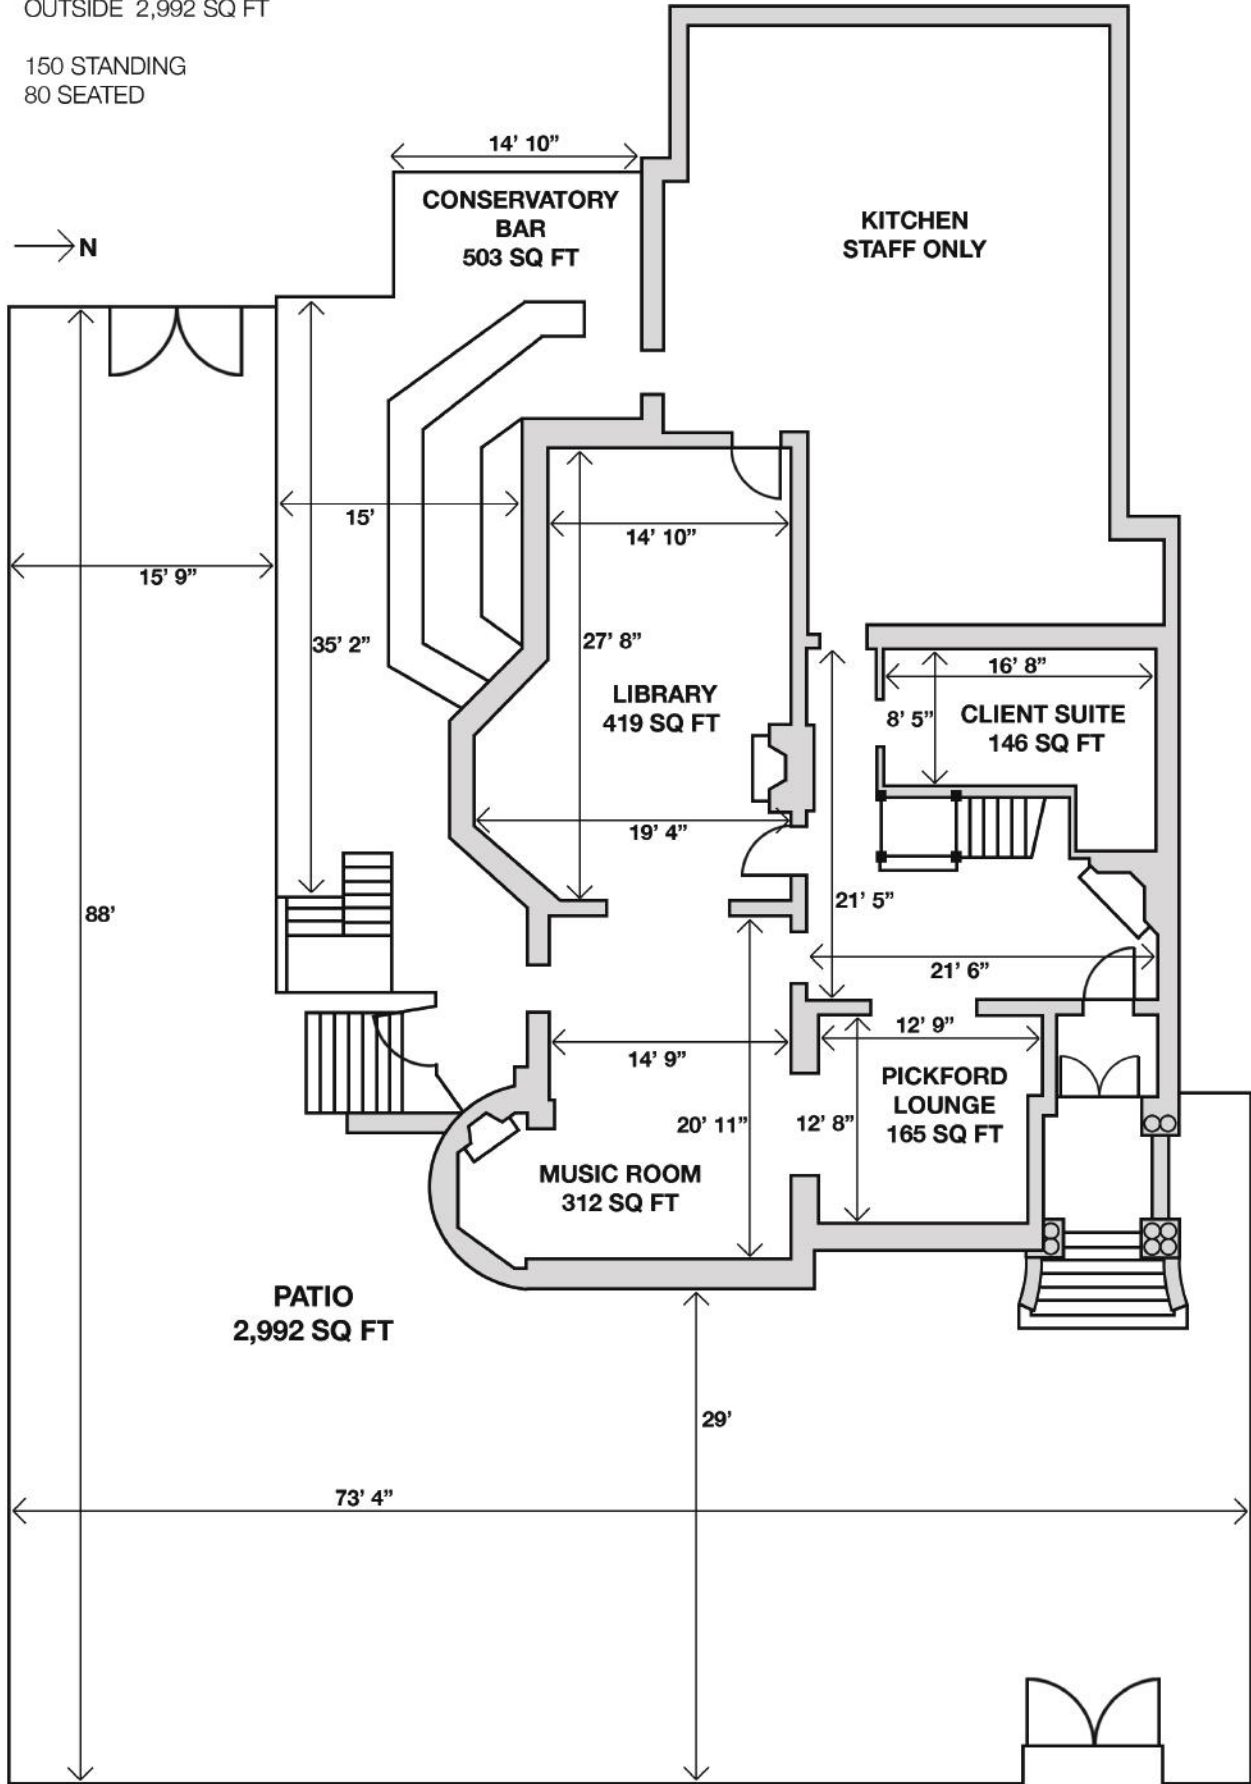

BERKELEY BICYCLE CLUB

504 JARVIS ST.

INSIDE 1,820 SQ FT

OUTSIDE 2,992 SQ FT

150 STANDING

80 SEATED

JARVIS ST.

2nd FLOOR
 2623 SF