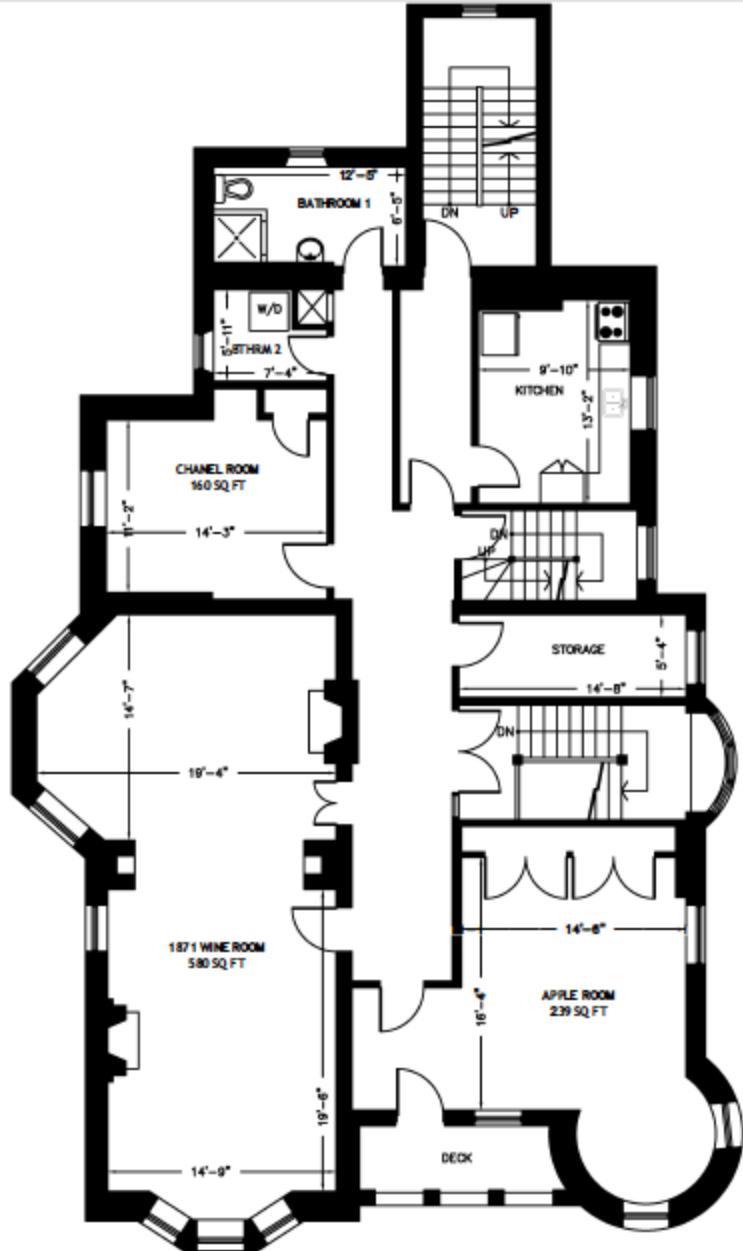

BERKELEY BICYCLE CLUB

504 JARVIS ST.

INSIDE 1,820 SQ FT

OUTSIDE 2,992 SQ FT

150 STANDING

80 SEATED

JARVIS ST.

2nd FLOOR
 2623 SF