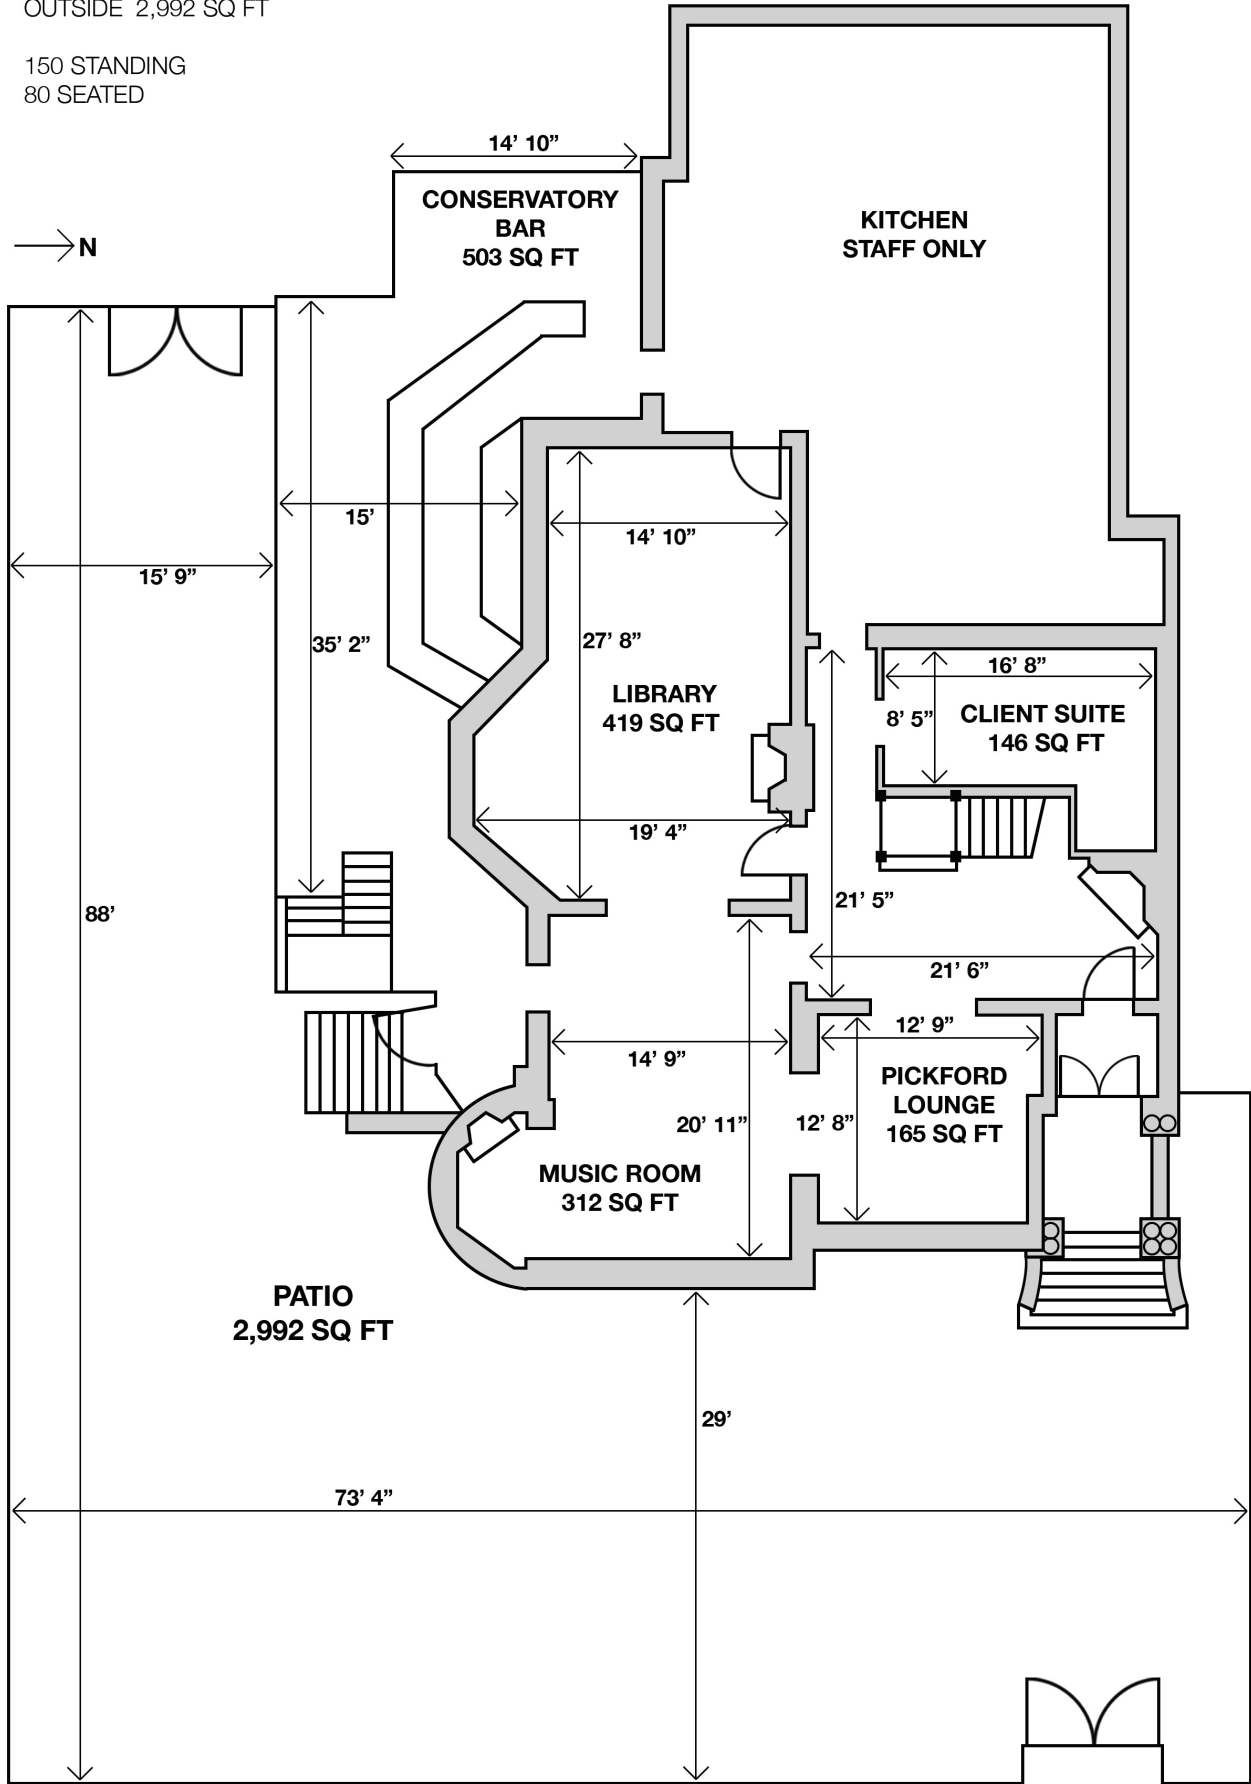

**BERKELEY BICYCLE CLUB**

**504 JARVIS ST.**

INSIDE 1,820 SQ FT

OUTSIDE 2,992 SQ FT

150 STANDING

80 SEATED

JARVIS ST.