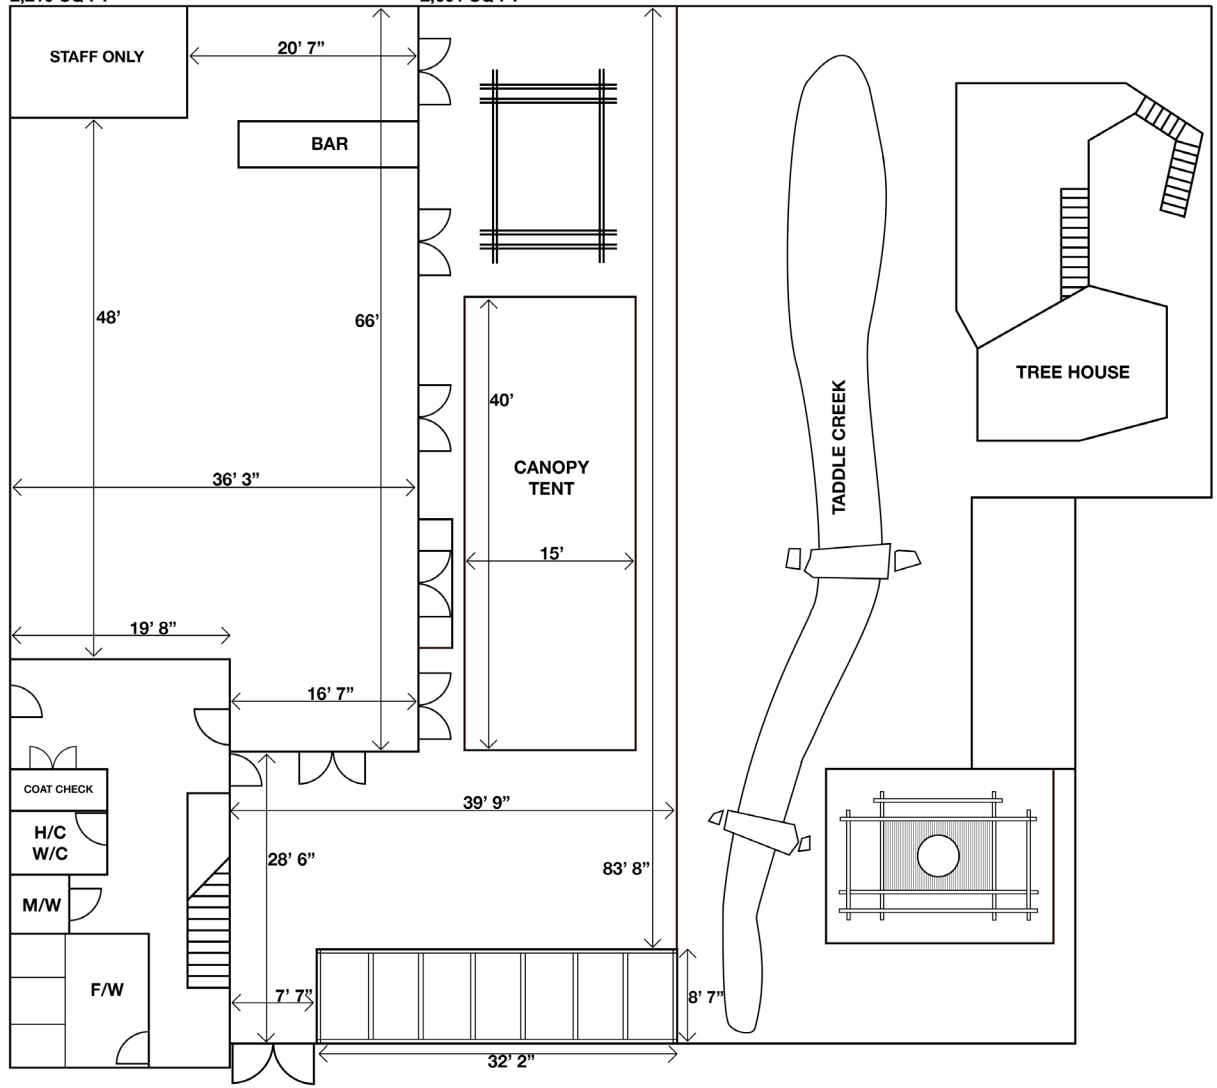

**BERKELEY FIELD HOUSE**

311 QUEEN ST. E

150 SEATED ROUNDS  
150 STANDING  
150 THEATRE STYLE

**MAIN EVENT SPACE**  
2,219 SQ FT

**OUTDOOR AREA**  
2,661 SQ FT

**SECOND FLOOR  
FORMAL DINING ROOM**  
490 SQ FT