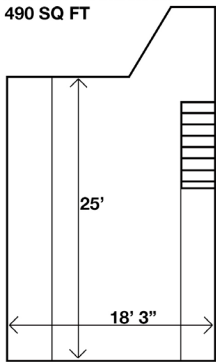

**BERKELEY FIELD HOUSE**

311 QUEEN ST. E

150 SEATED ROUNDS  
150 STANDING  
150 THEATRE STYLE

**MAIN EVENT SPACE**  
2,219 SQ FT

**OUTDOOR AREA**  
2,661 SQ FT

**SECOND FLOOR  
FORMAL DINING ROOM**  
490 SQ FT