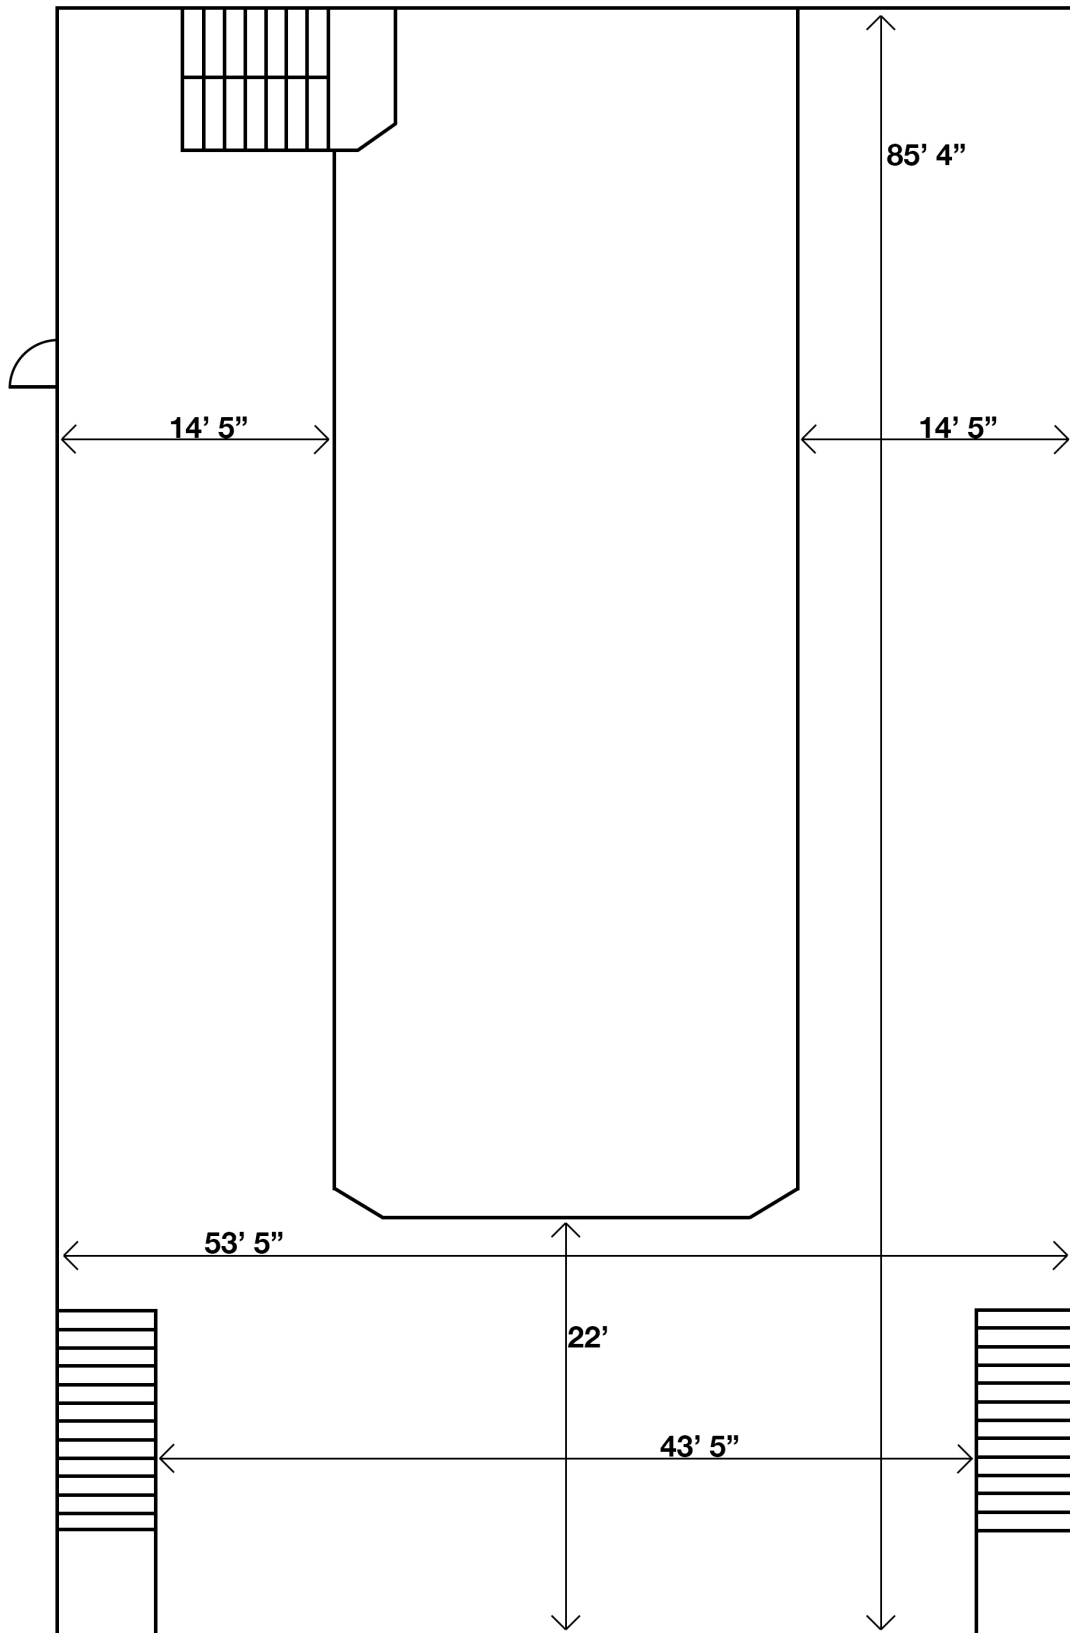

**SECOND FLOOR/MEZZANINE**  
**2,852 SQ FT**

**MAIN FLOOR**  
**3,671 SQ**

# '1871' BERKELEY CHURCH

315 QUEEN ST. E

330 SEATED  
580 STANDING

## GROUND FLOOR