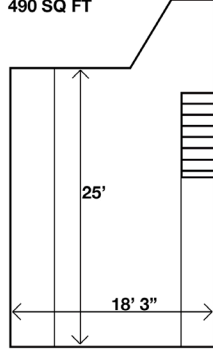

BERKELEY FIELD HOUSE
311 QUEEN ST. E

150 SEATED
150 STANDING

MAIN EVENT SPACE
2,219 SQ FT

OUTDOOR AREA
2,661 SQ FT

**SECOND FLOOR
FORMAL DINING ROOM**
490 SQ FT

QUEEN ST EAST