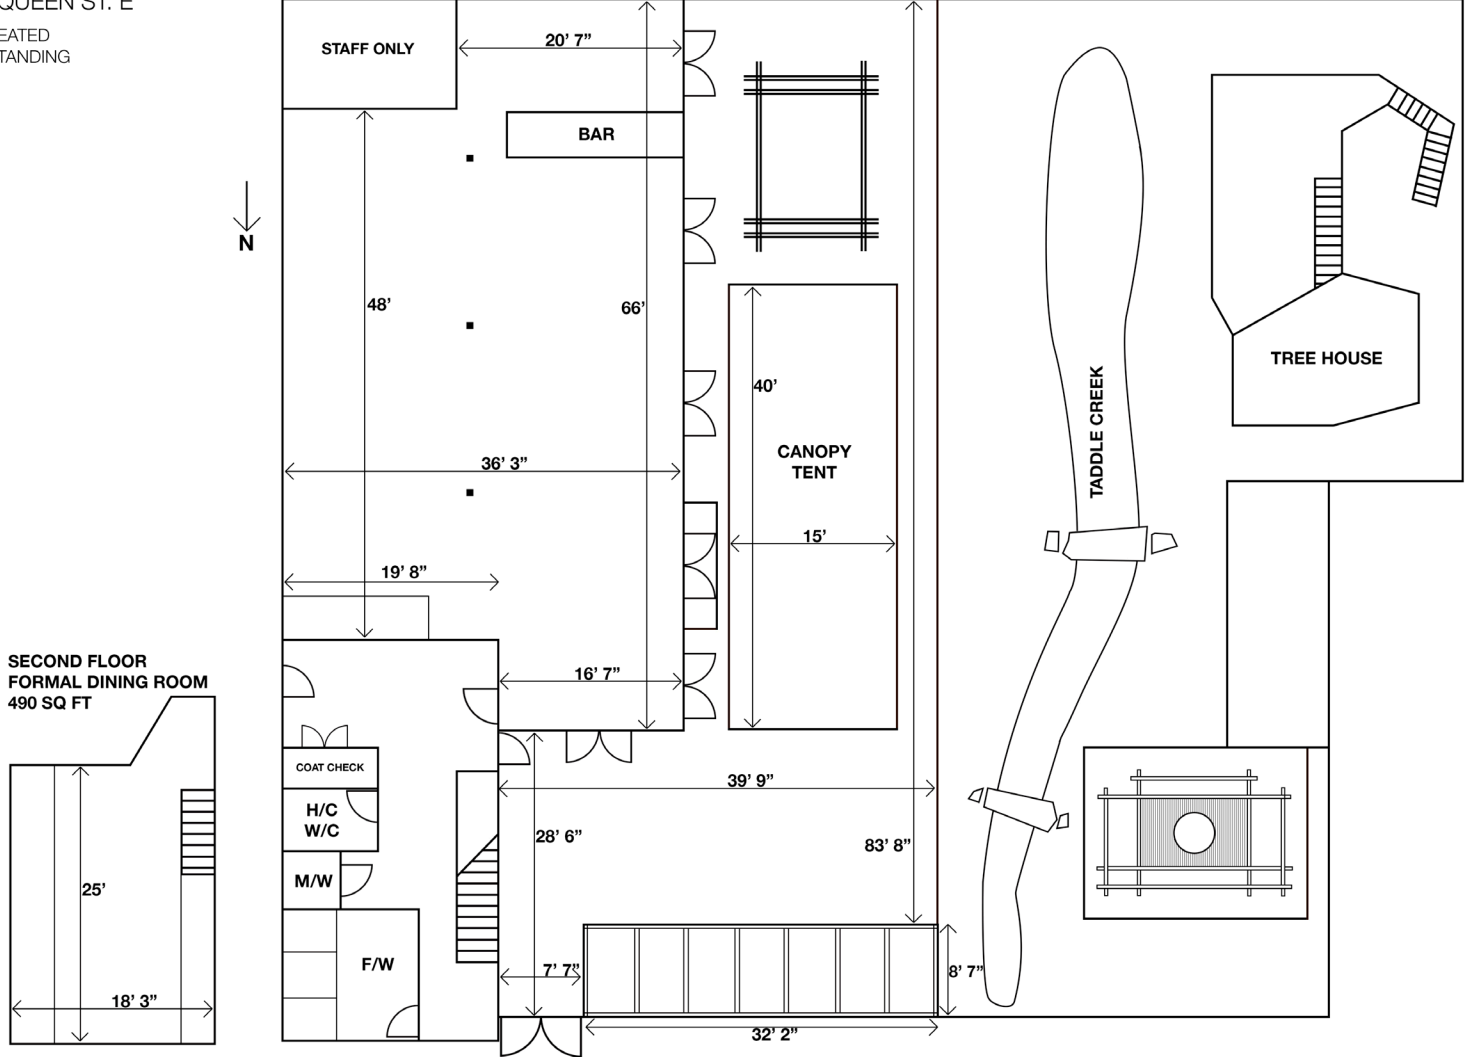

BERKELEY FIELD HOUSE
311 QUEEN ST. E

150 SEATED
150 STANDING

MAIN EVENT SPACE
2,219 SQ FT

OUTDOOR AREA
2,661 SQ FT

**SECOND FLOOR
FORMAL DINING ROOM**
490 SQ FT

QUEEN ST EAST