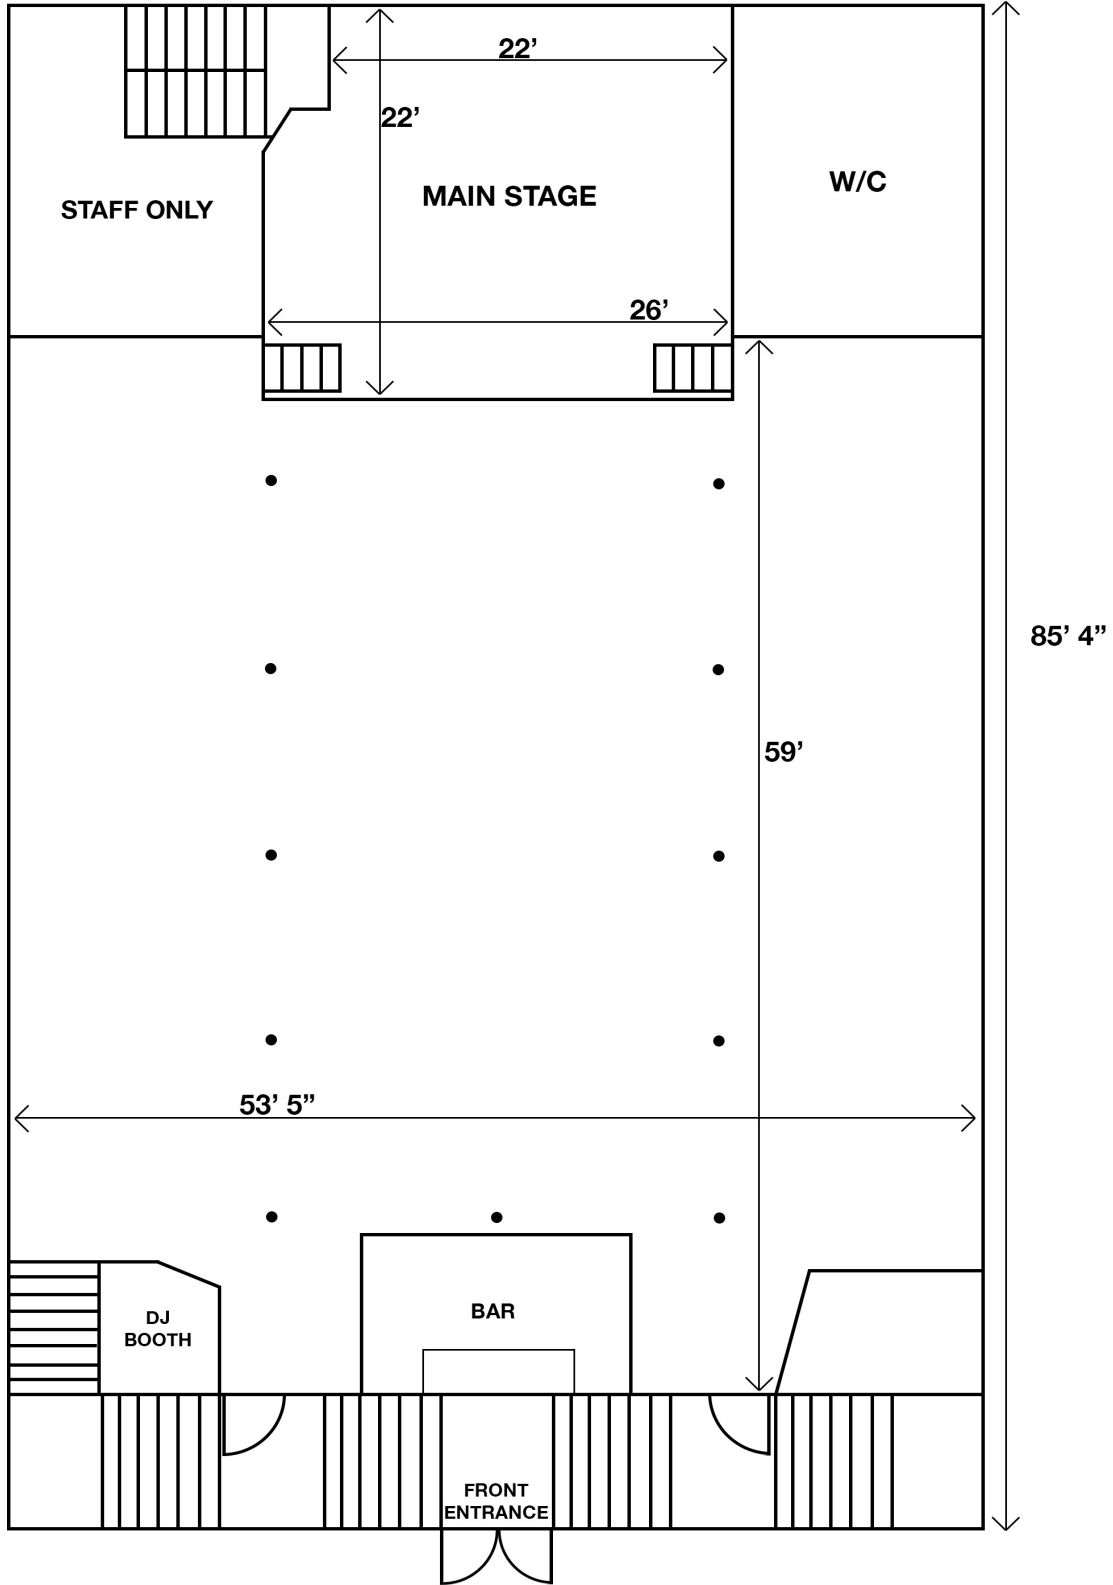

## SECOND FLOOR/MEZZANINE

2,852 SQ FT

180 SEATED ROUNDS

275 STANDING

275 THEATRE STYLE

QUEEN ST EAST

## MAIN FLOOR

3,671 SQ

220 SEATED ROUNDS

300 STANDING

300 THEATRE STYLE