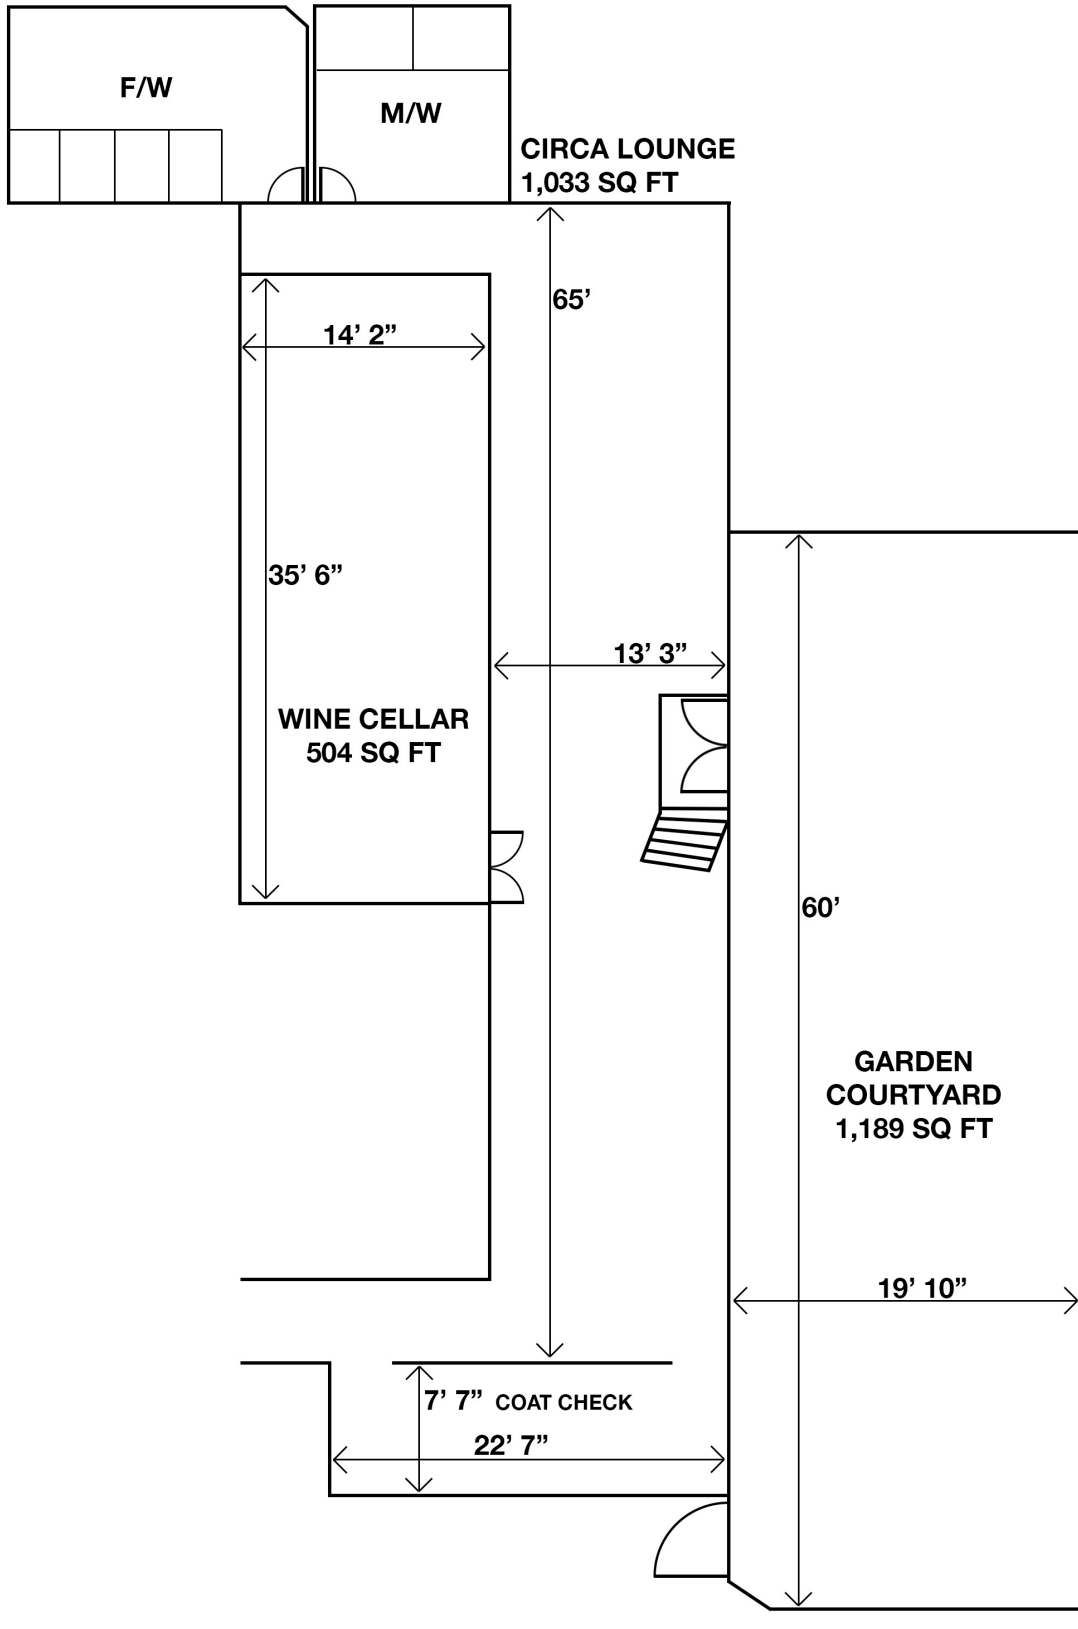

'1871' BERKELEY CHURCH

315 QUEEN ST. E

GROUND FLOOR

150 STANDING

QUEEN ST EAST