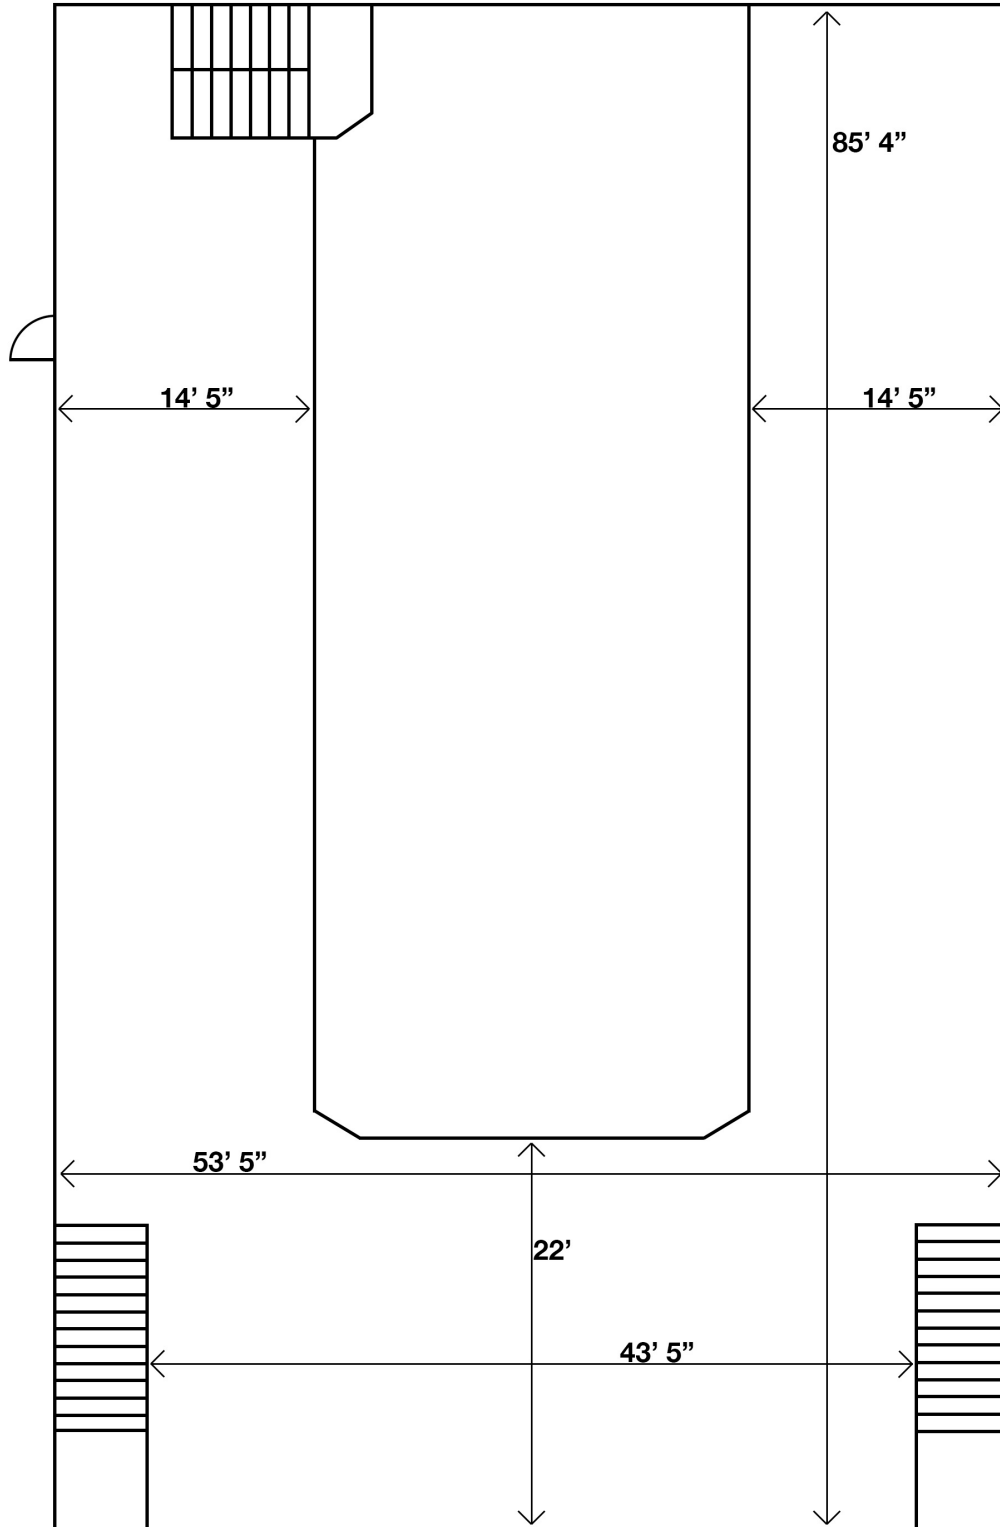

# '1871' BERKELEY CHURCH

315 QUEEN ST. E

## SECOND FLOOR/MEZZANINE

2,852 SQ FT

180 SEATED ROUNDS

275 STANDING

275 THEATRE STYLE

QUEEN ST EAST

## MAIN FLOOR

3,671 SQ

220 SEATED ROUNDS

300 STANDING

300 THEATRE STYLE