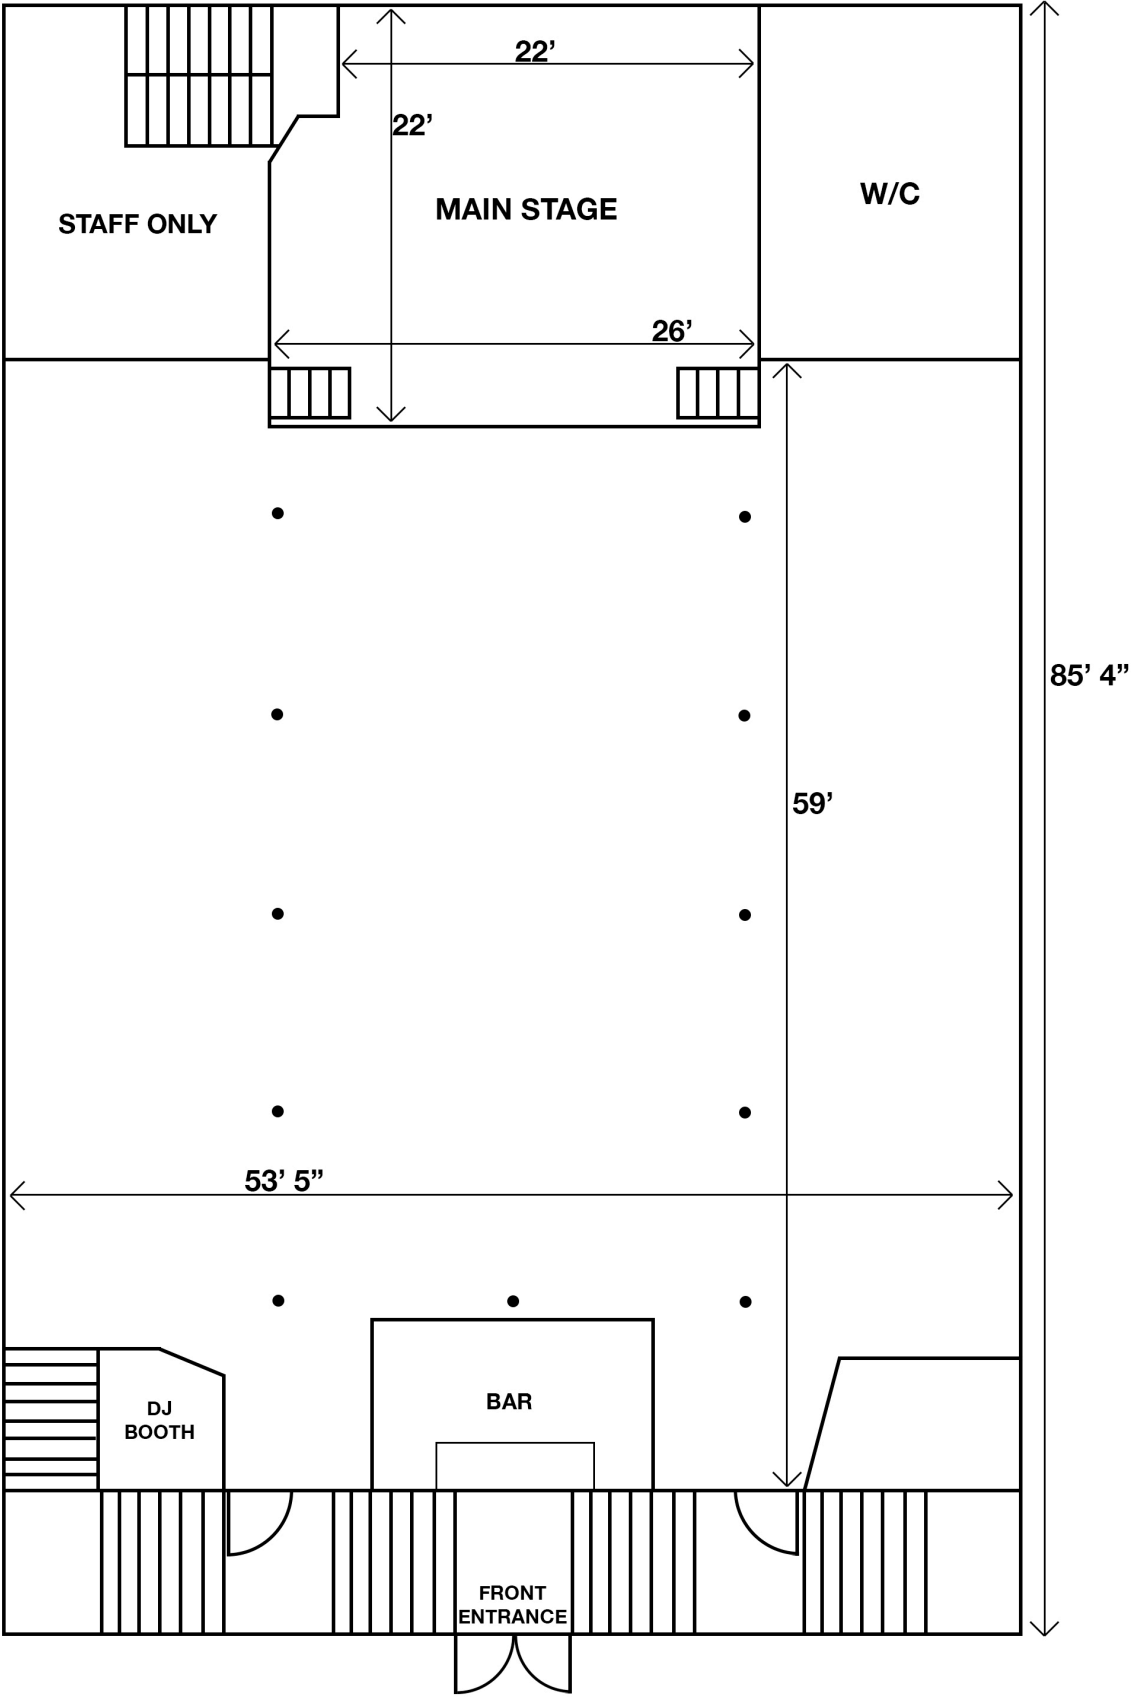

**SECOND FLOOR/MEZZANINE**  
**2,852 SQ FT**

**MAIN FLOOR**  
**3,671 SQ**

# '1871' BERKELEY CHURCH

315 QUEEN ST. E

330 SEATED  
580 STANDING

## GROUND FLOOR