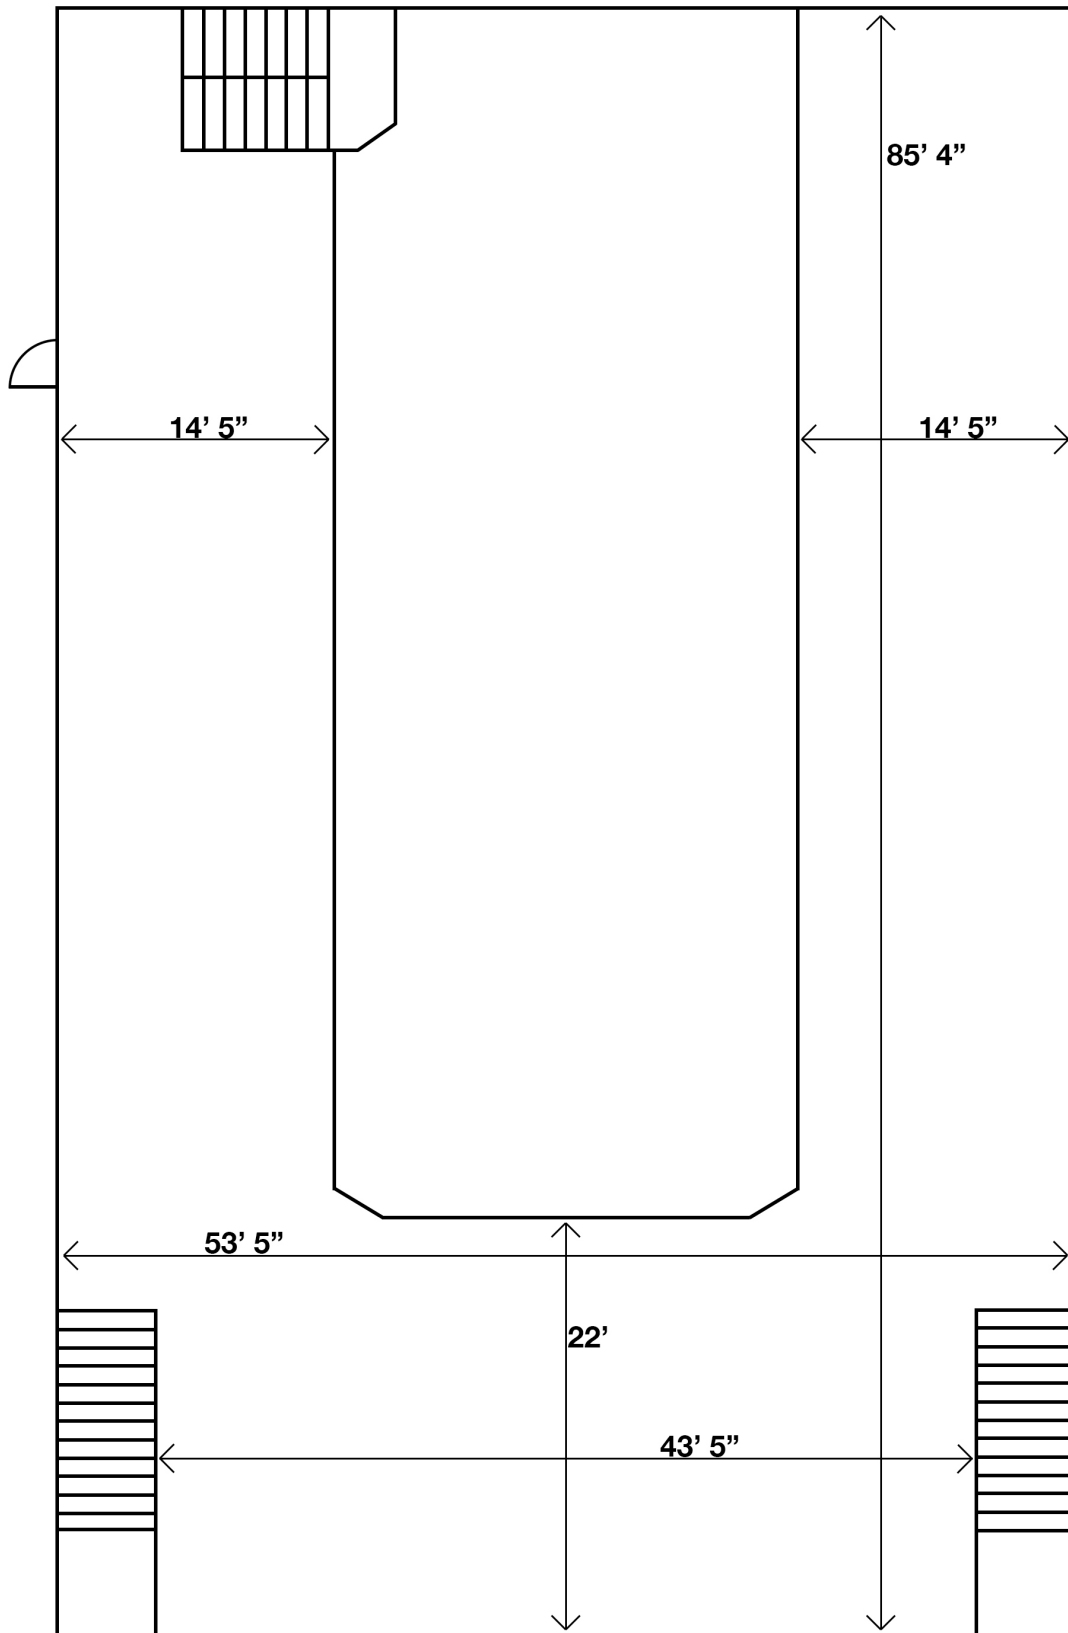

**SECOND FLOOR/MEZZANINE**  
**2,852 SQ FT**

**MAIN FLOOR**  
**3,671 SQ**

# '1871' BERKELEY CHURCH

315 QUEEN ST. E

330 SEATED  
580 STANDING

## GROUND FLOOR